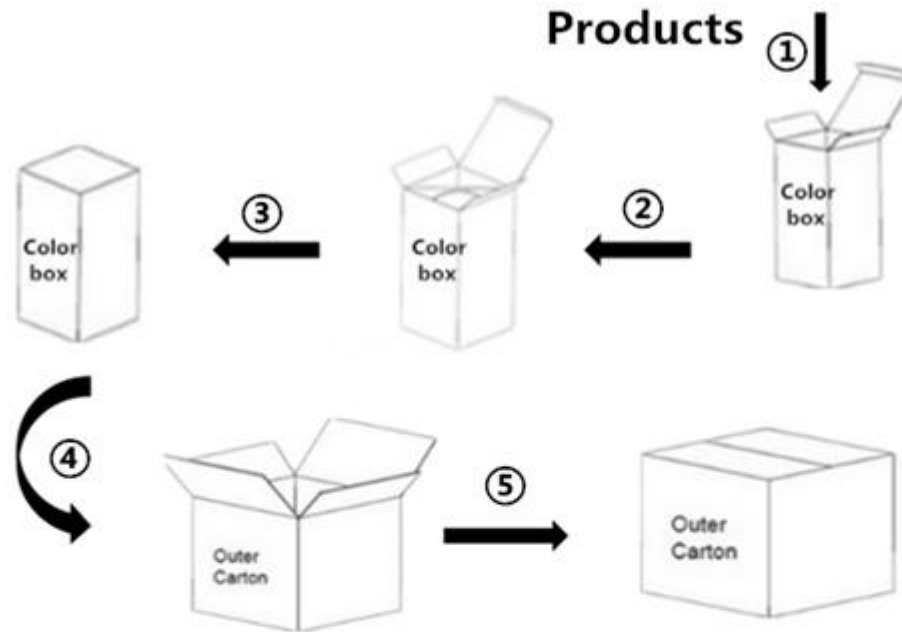

## COLOR TEMPERATURE FOR OPTION

  
3000k

  
4000k

  
6500k