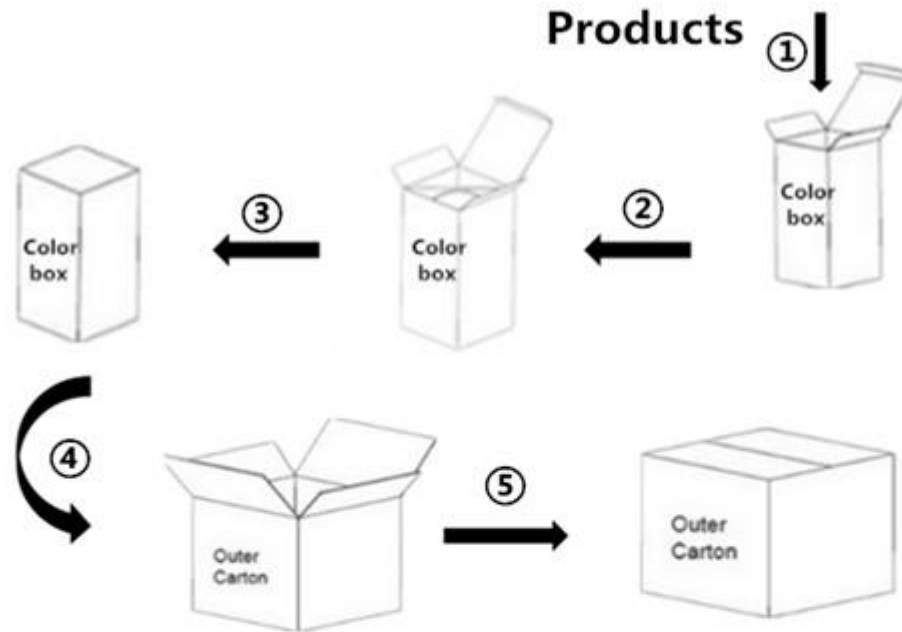

# Product Display

01 LAMPSHADE

02 LAMP BODY

Warm White  
2900k-3200k

Cold White  
6000k-6500k

**5.LED R39 R50 R63 R80 R90 Light Bulb Qualification**